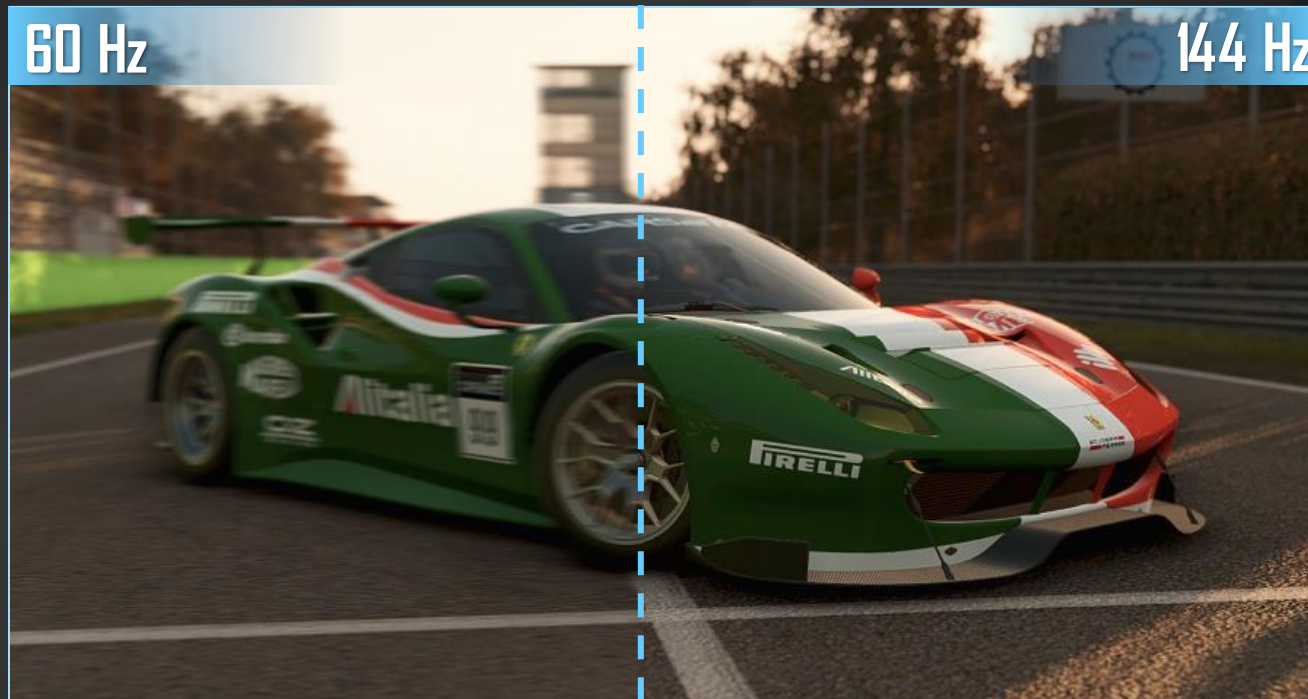

Human Interface

- ✓ EyeSafe
- ✓ Flicker-Free
- ✓ Power Board Build-in
- ✓ Ergonomic Design & Mobile Device Fast Charging

KVM⁺

Super Speed IPS with 144Hz

Craving for high refresh rate but sacrifice for the picture quality? Why you only get to choose one?! The thing is you can actually have them both now! The Super speed IPS panel that M32U uses offering the advanced high speed of 144Hz, giving you the most fluid game feel without sacrificing viewing angles or color accuracy!