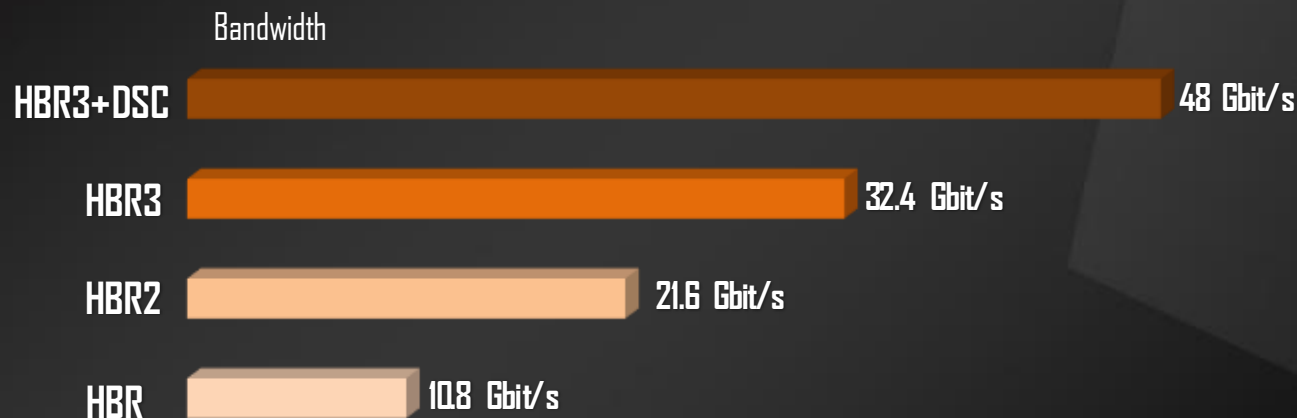

HDMI2.1. Perfect for Gaming

With the growing needs for transmission of higher quality video and audio, the latest HDMI technology is able to support numerous new and future standards. HDMI 2.1 is ideal for 4K console gaming at 120Hz (144Hz for PC gaming) and its features - VRR (Variable Refresh Rate) and ALLM (Auto Low Latency Mode) gaining gamers with more immersive experience without distractions.

	FHD	QHD	UHD
PS5	120Hz	-	120Hz
XBOX Series X	120Hz	120Hz	120Hz

Greater Bandwidth

Not only supporting DisplayPort High Bit Rate 3 (HBR3), the DSC (Display Stream Compression) technology makes it display detailed picture quality at a native 4K resolution with a 144 Hz refresh rate via one single DisplayPort 1.4.

1ms MPRT with Adaptive-Sync

GIGABYTE M32U is equipped with a 144Hz refresh rate which supports Adaptive-Sync technology, putting an end to choppy gameplay and broken frames and creates a fluid and artifact-free performance at any framerate. Blazing fast 1ms MPRT response time to fully eliminate image lag and tearing.

90% DCI-P3 with 10-bit Color

The super wide color gamut **90% DCI-P3/123% sRGB** display, and a 10-bit color (8-bit+FRC); contrast ratio 1000:1, allowing you to enjoy a fluent gaming experience with vibrant true colors. Moreover, it supports VESA DisplayHDR 400; HDR is gaining interest for a wide range of applications, including gaming, movie entertainment, and creation of multimedia content.