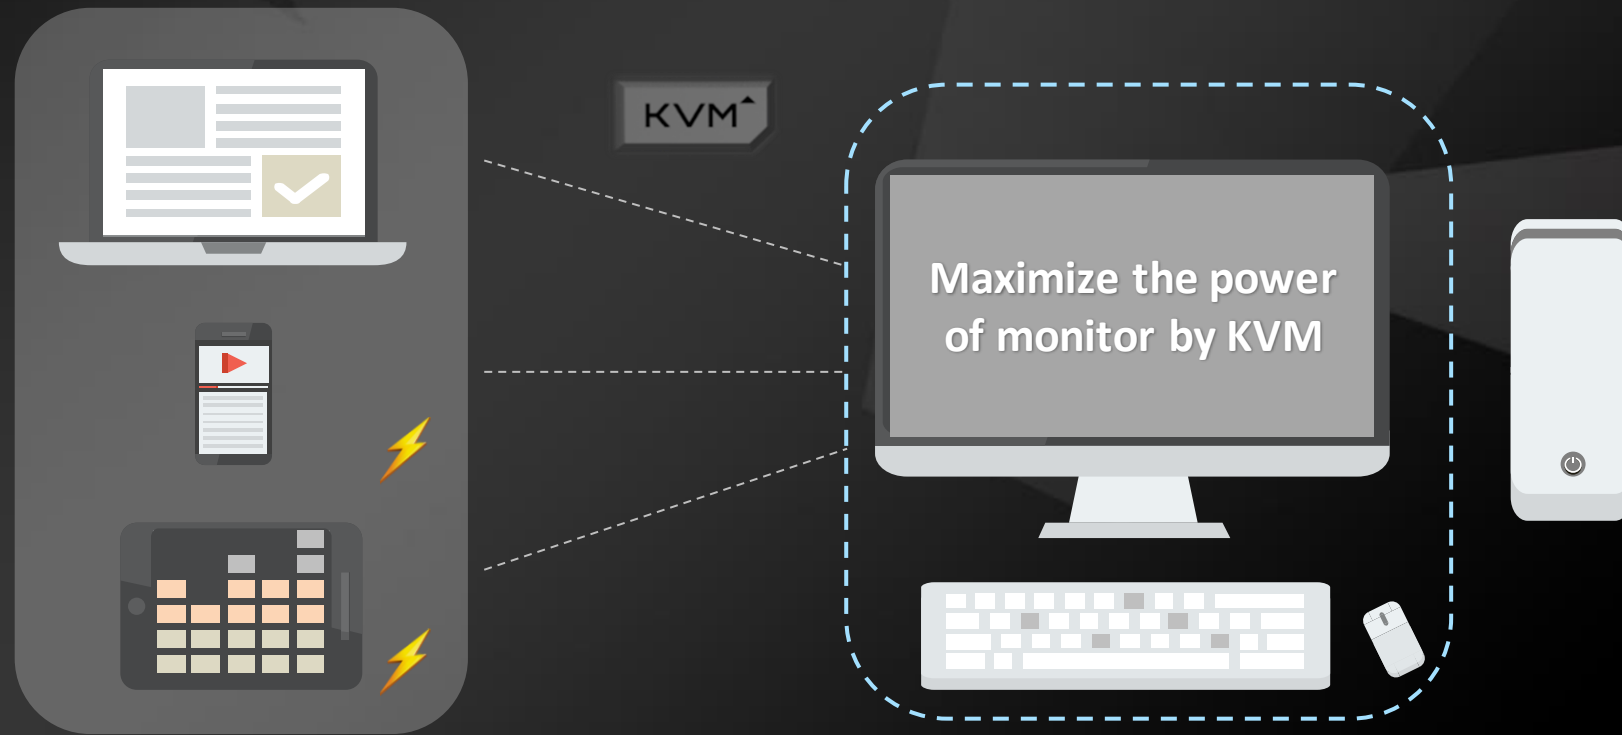

90% DCI-P3 with 10-bit Color

The super wide color gamut **90% DCI-P3/123% sRGB** display, and a 10-bit color (8-bit+FRC); contrast ratio 1000:1, allowing you to enjoy a fluent gaming experience with vibrant true colors. Moreover, it supports VESA DisplayHDR 400; HDR is gaining interest for a wide range of applications, including gaming, movie entertainment, and creation of multimedia content.

One For All

With GIGABYTE's exclusive KVM, you can freely control your devices by one set of keyboard and mouse. It's even cross-platform friendly, no matter what type of OS your systems is, we all support! Just imagine you can play your mobile game on a bigger screen and have your phone charged at the same time, how convenient and fantastic!