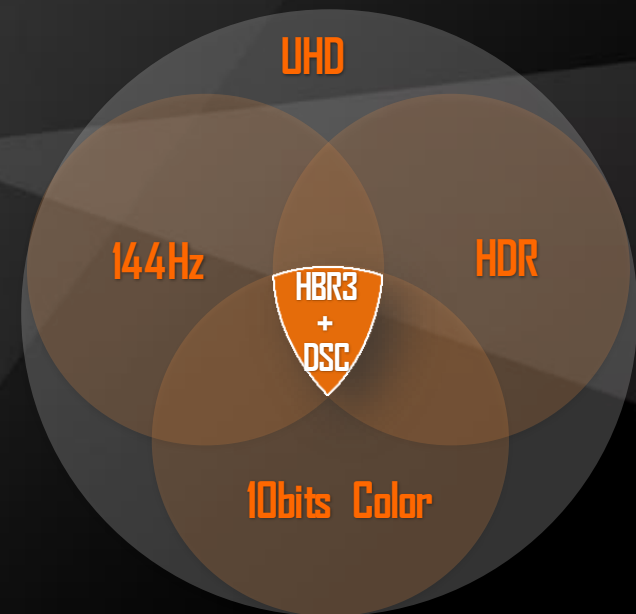

HDMI2.1. Perfect for Gaming

With the growing needs for transmission of higher quality video and audio, the latest HDMI technology is able to support numerous new and future standards. HDMI 2.1 is ideal for 4K console gaming at 120Hz (144Hz for PC gaming) and its features - VRR (Variable Refresh Rate) and ALLM (Auto Low Latency Mode) gaining gamers with more immersive experience without distractions.

	FHD	QHD	UHD
PS5	120Hz	-	120Hz
XBOX Series X	120Hz	120Hz	120Hz

Greater Bandwidth

Not only supporting DisplayPort High Bit Rate 3 (HBR3), the DSC (Display Stream Compression) technology makes it display detailed picture quality at a native 4K resolution with a 144 Hz refresh rate via one single DisplayPort 1.4.

90% DCI-P3 with 10-bit Color

The super wide color gamut **90% DCI-P3/123% sRGB** display, and a 10-bit color (8-bit+FRC); contrast ratio 1000:1, allowing you to enjoy a fluent gaming experience with vibrant true colors. Moreover, it supports VESA DisplayHDR 400; HDR is gaining interest for a wide range of applications, including gaming, movie entertainment, and creation of multimedia content.