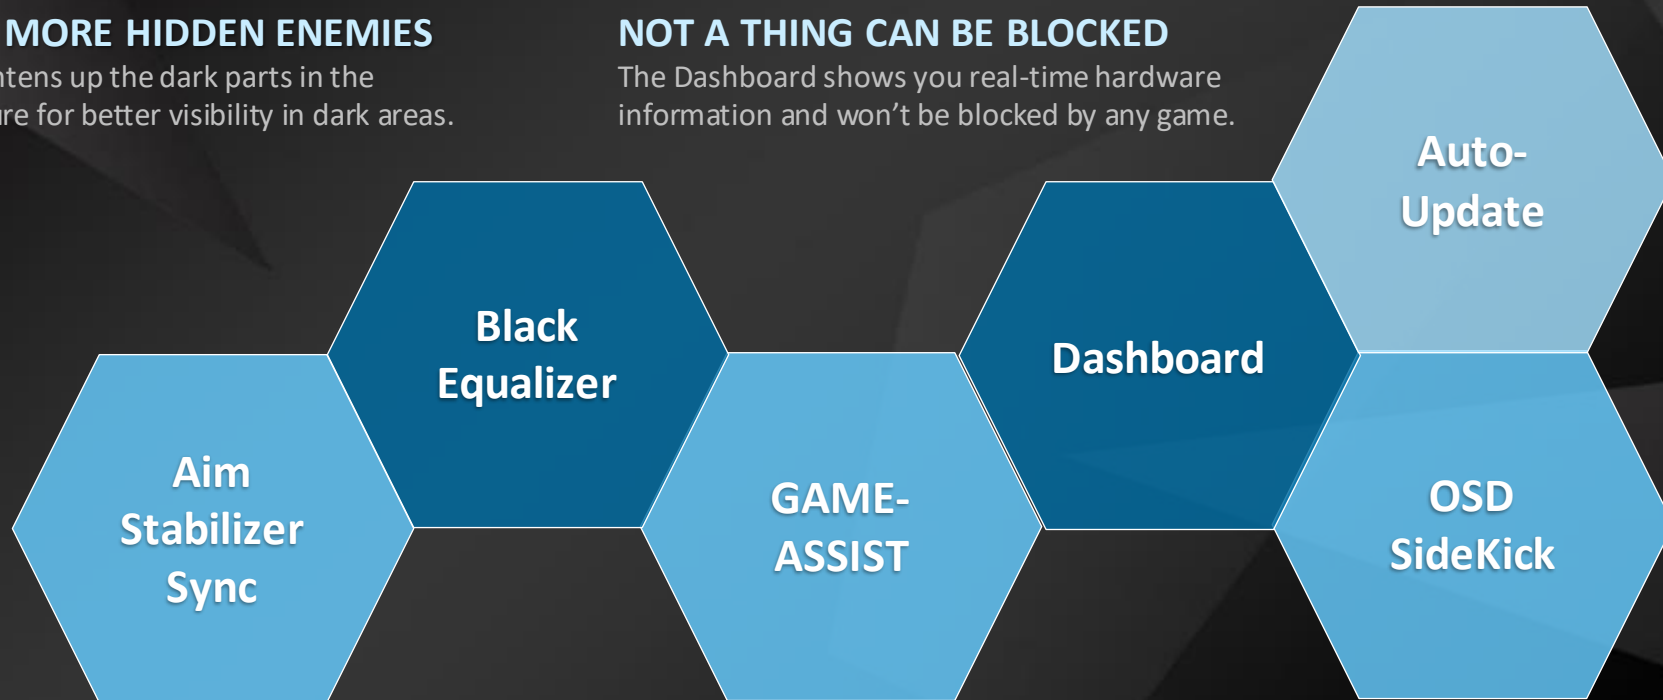

Devices with Type C ALT Mode

One set to control all your devices

Classic Tactical Features

NO MORE HIDDEN ENEMIES

Brightens up the dark parts in the picture for better visibility in dark areas.

NOT A THING CAN BE BLOCKED

The Dashboard shows you real-time hardware information and won't be blocked by any game.

**Aim
Stabilizer
Sync**

**Black
Equalizer**

**GAME-
ASSIST**

Dashboard

**Auto-
Update**

**OSD
SideKick**

AIM LIKE A PRO