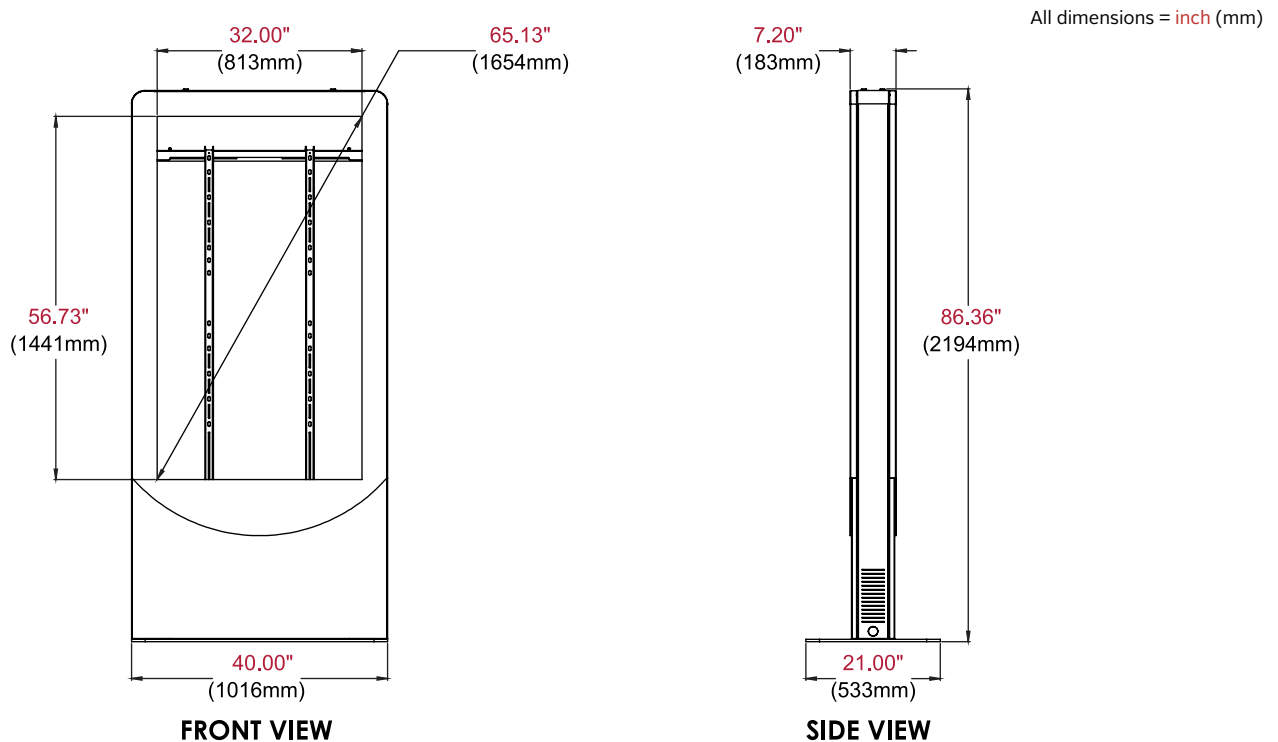

Model Numbers

WARRANTY: 5 years on metal components, 1 year on electronic components

KIPC2565(-S)-EUK Portrait Kiosk fits 65" displays less than 4.00" (101mm) deep

Product Specifications

	DIMENSIONS (W x H x D)	PRODUCT WEIGHT	LOAD CAPACITY	FINISH	AVAILABLE COLORS
KIPC2565(-S)-EUK	40.00" x 86.36" x 21.00" (1016 x 2194 x 533mm)	243lb (110kg)	150lb (68kg)	Powder Coat	KIPC2565-EUK Gloss Black KIPC2565-S-EUK Silver

Package Specifications

	PACKAGE SIZE (W x H x D)	PACKAGE SHIP WEIGHT	PACKAGE UPC CODE	PACKAGE CONTENTS	UNITS IN PACKAGE
KIPC2565(-S)-EUK	48.00" x 92.00" x 40.00" (1219 x 2336 x 1016mm)	303lb (137kg)	KIPC2565-EUK: 735029318378 KIPC2565-S-EUK: 735029318385	Kiosk Enclosure, Display Mount, Installation Instructions and Mounting Hardware	1

Available Custom Kiosk Accessories

CL-SCG200: Screen Cleaning Gel

DEB-HD10: 32' (10m) High Speed HDMI® Cables with Ethernet

Architect Specifications

The Portrait Kiosk shall be a Peerless-AV model KIPC2565(-S)-EUK and shall be located where indicated on the plans. Assembly and installation shall be done according to instructions provided by the manufacturer.

Visit peerless-av.com to see the complete line of AV solutions from Peerless-AV, including outdoor displays, wireless, kiosks, digital audio, display mounts, projector mounts, carts/stands, and a full assortment of accessories.

Peerless-AV
2300 White Oak Circle
Aurora, IL 60502 USA

(800) 865-2112
(630) 375-5100
Fax: (800) 359-6500

Peerless-AV Europe
Unit 3 Watford Interchange
Colonial Way, Watford
Herts, WD24 4WP
United Kingdom
+44 (0) 1923 200100
Fax: +44 (0) 1923 200101

Peerless-AV de México
Ave de las Industrias 413
Parque Industrial Escobedo
Escobedo, N.L.,
Mexico 66050
+52 (81) 8384-8300
Fax: +52 (81) 8384-8360

peerless-AV®