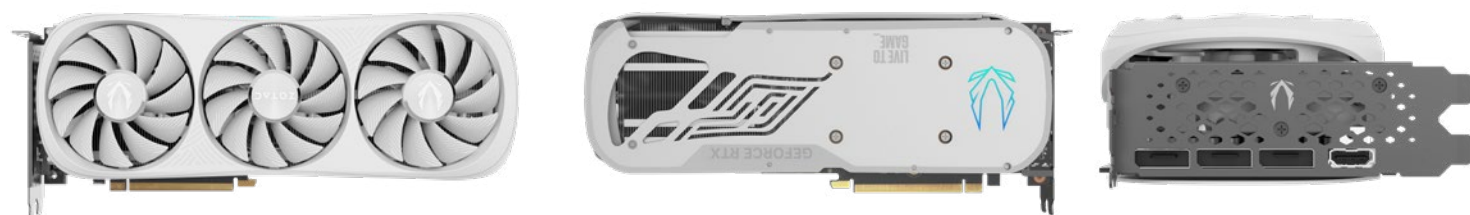

GEFORCE RTX 4070 Ti TRINITY OC WHITE EDITION

SKU: ZT-D40710Q-10P | EAN: 4895173626869 | UPC: 810012083713

A balanced take on the signature aerodynamic-inspired design, the ZOTAC GAMING GeForce RTX 4070 Ti Trinity OC utilizes the state-of-the-art NVIDIA Ada Lovelace architecture to give gamers cutting-edge features such as DLSS 3 and real time raytracing. Complete with the advanced cooling design derived from flagship models, the Trinity packs the punch to deliver blistering FPS in the latest titles.

KEY FEATURES

- NVIDIA Ada Lovelace streaming multiprocessors: Up to 2x performance and power efficiency
- 4th generation tensor cores: Up to 4X performance with DLSS 3 vs. brute-force rendering
- 3rd generation RT cores: Up to 2X ray tracing performance
- NVIDIA DLSS 3
- Game Ready and NVIDIA Studio Drivers
- NVIDIA® GeForce Experience™
- NVIDIA Broadcast, NVIDIA G-SYNC®
- NVIDIA GPU Boost™
- 12GB GDDR6X graphics memory
- IceStorm 2.0 advanced cooling
- FREEZE fan stop, Active fan control
- SPECTRA 2.0 RGB lighting
- Metal backplate
- ZOTAC GAMING FireStorm Utility

TECHNICAL SPECIFICATIONS

SPECIFICATIONS

- NVIDIA GeForce RTX 4070 Ti GPU
- 7680 CUDA cores
- 12GB GDDR6X memory
- 192-bit memory bus
- Engine boost clock: 2625 MHz
- Memory clock: 21.0 Gbps
- PCI Express 4.0 x16

INSIDE THE BOX

- ZOTAC GAMING GeForce RTX 4070 Ti Trinity OC White Edition
- GPU Support Stand
- 1 x 3x8-pin-to-12VHPWR cable
- User Manual

DIMENSIONS

Product:

- Length: 306.8mm (12.1in)
- Height: 119.4mm (4.7in)
- Width: 2.5 slot (58.5 mm) (2.3 in)