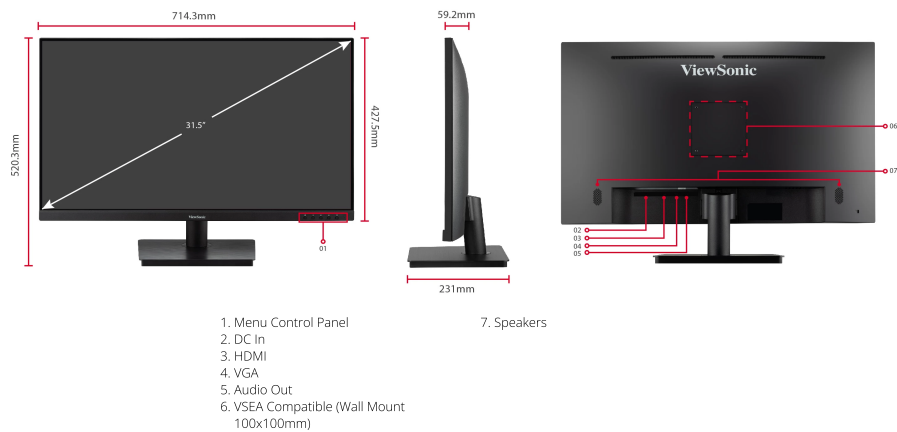

ViewSonic LCD DISPLAY

VA3209-MH

Key Features

- SuperClear® IPS panel
- Full HD 1080p resolution
- 3 side borderless bezel
- 75hz Variable Refresh Rate
eliminates screen tearing and reduce
stuttering
- Eye-care technology for comfortable viewing

Product Description

The ViewSonic VA3209-MH is a 32" Full HD monitor featuring HDMI and VGA inputs for business and home use. The optimal screen performance and comfortable viewing without tearing or stuttering is delivered through adaptive sync, eye-care technology, and various ViewMode presets. Simply expand your workspace and experience truly seamless, ergonomic multitasking on just one screen with a VESA-compatible mount at a low power consumption.

Visit Us  www.viewsonic.com

DISPLAY

Display Size (in.):	32
Viewable Area (in.):	31.5
Panel Type:	IPS Technology
Resolution:	1920 x 1080
Resolution Type:	FHD (Full HD)
Static Contrast Ratio:	1,200:1 (typ)
Dynamic Contrast Ratio:	50M:1
Light Source:	LED
Brightness:	250 cd/m ² (typ)
Colors:	16.7M
Color Space Support:	8 bit true
Aspect Ratio:	16:9
Response Time (Typical GTG):	4ms
Viewing Angles:	178° horizontal, 178° vertical
Backlight Life (Hours):	30000 Hrs (Min)
Curvature:	Flat
Refresh Rate (Hz):	75
Adaptive Sync:	Yes
Blue Light Filter:	Yes
Flicker-Free:	Yes
Color Gamut:	NTSC: 72% size (Typ) sRGB: 104% size (Typ)
Pixel Size:	0.364 mm (H) x 0.364 mm (V)
Surface Treatment:	Anti-Glare (Semi-Glossy), Hard Coating (2H)

COMPATIBILITY

PC Resolution (max):	1920x1080
Mac® Resolution (max):	1920x1080
PC Operating System:	Windows 10/11 certified; macOS tested
Mac® Resolution (min):	1920x1080

CONNECTOR

VGA:	1
3.5mm Audio Out:	1
HDMI 1.4:	1
Power in:	DC Socket (Center Positive)