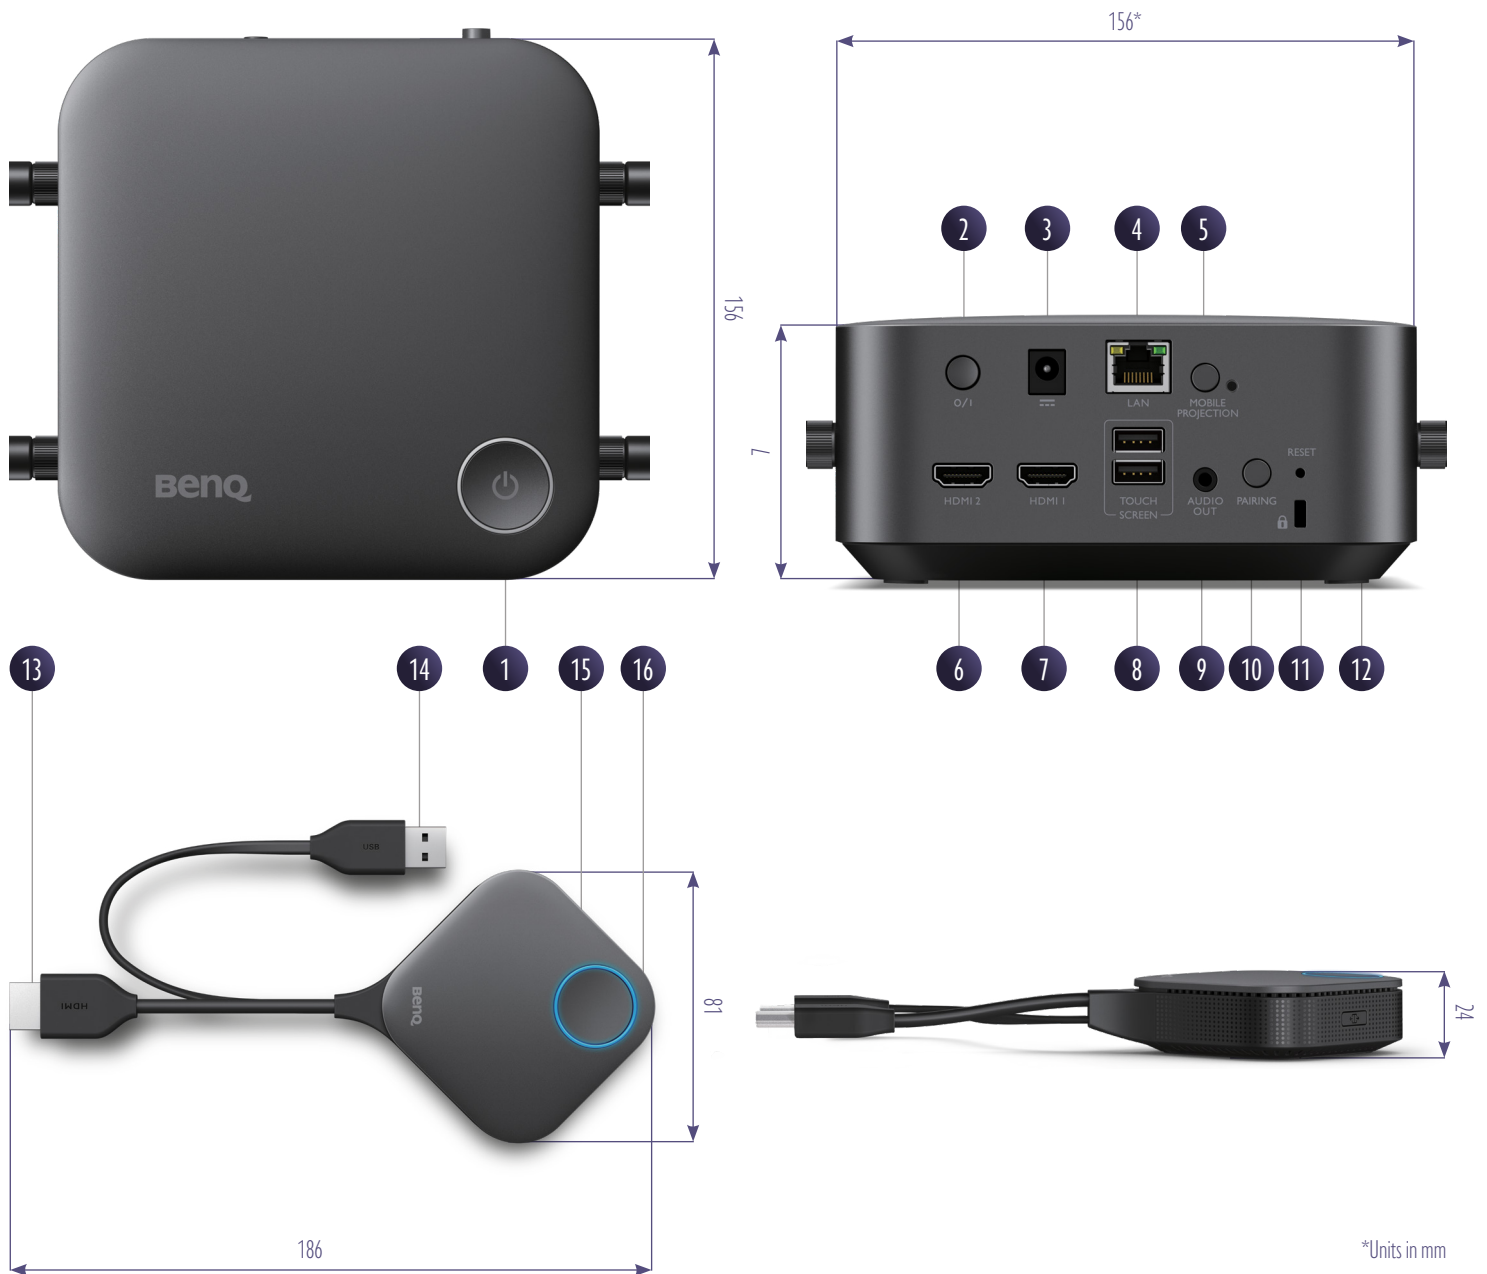

### General

Model Name	WDC30
Interface	HDMI (Video) + USB Type A (Power)
Input Resolution	Up to 1920x1080
Output Resolution	HDMI 1.4: Up to 1920x1080@60fps, HDMI 2.0: Up to 4096x2160@60fps
Split Mode	Duplicate Mode (4 split) / Extend Mode (8 split)
Simultaneous Connections	64 pcs (32 Buttons + 32 BYOD devices)
Wi-Fi Standard	Wi-Fi 6 IEEE 802.11ax/ac/n, 2T2R
Maximum Data Rate	Up to 1201Mbps
Frequency Band	2.4GHz, 5GHz
Wi-Fi Authentication	WPA3-PSK Encryption (AES 128 bit)
International Certified Encryption	Common Criteria EAL6+ Certified (EU), FIPS 140-3 Certified Encryption (US)
WAN	1Gbps
Supported Platform	Windows, Mac Chrome
Supported Mobile Display	Mobile built-in: AirPlay Chromecast, Mobile App (InstaShare): iOS, Android

### Environmental

Reach Distance	Max. 30m
Power Consumption	Receiver: 12W/40W (Typical/Max)
Standby Power Consumption	<0.5W
Weight (Net)	1730g
Operating Temperature	0°C to 40°C

## DIMENSIONS & CONNECTIVITY

\*Units in mm

- 1 Stand-by on/off
- 2 Power on/off
- 3 Power jack DC 5V
- 4 RJ45
- 5 Mobile projection on/off
- 6 HDMI 2 (1.4)
- 7 HDMI 1 (2.0)
- 8 USB for touchback
- 9 Audio out
- 10 Pairing
- 11 Kingston lock
- 12 Reset
- 13 HDMI
- 14 USB 3.0
- 15 4 Split mode
- 16 Button (LED Light)