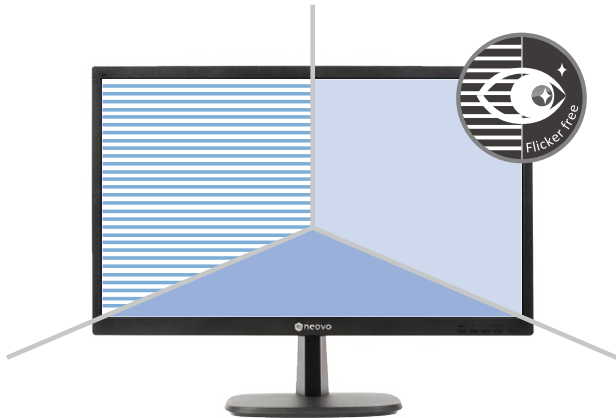

LA-Series LED-backlit Display 27" | 24" | 22"

Essential Displays for Both Workplace and Home

Eye comfort characterises the LA-Series, an array of displays crafted to accommodate daily usage. Multiple connectivity options—DisplayPort, HDMI, and VGA—and hence diverse multimedia applications are complemented by the flexibility of settling for a 4:3 or 16:9 aspect ratio. Also featuring a wide viewing angle, an outstanding contrast ratio, and exceptional colour performance, they promise to deliver a pleasantly rewarding visual experience either at work or at home.

Flexible Connectivity and Multimedia Options

Connectivity versatility brings immense flexibility. Given its HDMI, DisplayPort, and VGA input options, you can easily connect an LA-Series display to your current or older peripherals, like PCs, laptops, or media players at the workplace or home.

Audiovisual Multimedia Enjoyment

A 20,000,000:1 contrast ratio, precise colour temperature and preset picture mode settings for reading texts, browsing webpages, or watching videos make the LA-Series a competent multimedia platform. Whether watching videos or listening to music, you can either count on its built-in speakers or plug in your earphones.

Features

- Full HD 1920 x 1080 resolution
- Crisp 20,000,000 dynamic contrast ratio
- DisplayPort and HDMI inputs for Full HD connectivity with a variety of devices
- Blue-light filter and Flicker-free display technology reduces eye discomfort
- Selectable aspect ratio
- Built-in speakers and audio mini-jack in/out connection
- VESA mount compatibility for flexible installation