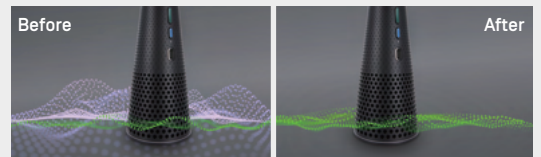

## IPEVO VOCAL

AI Beamforming Bluetooth Speakerphone

### World's First Speakerphone With Two-Way AI Noise Reduction

VOCAL's noise reduction filters out the noise in your meeting room, as well as the noise on the other end of the conference call.

Upstream AI Noise Reduction Microphone

Downstream AI Noise Reduction Speaker

#### Bluetooth freedom without wires

VOCAL is wireless, with an extra-long battery life of 40 hours. Place it at the center or pass it to whoever is currently speaking.