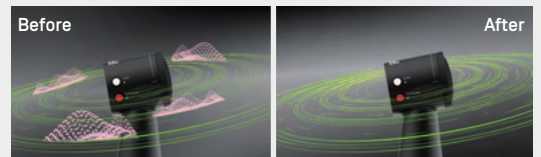

## IPEVO VOCAL

AI Beamforming Bluetooth Speakerphone

### World's First Speakerphone With Two-Way AI Noise Reduction

VOCAL's noise reduction filters out the noise in your meeting room, as well as the noise on the other end of the conference call.

Upstream AI Noise Reduction Microphone