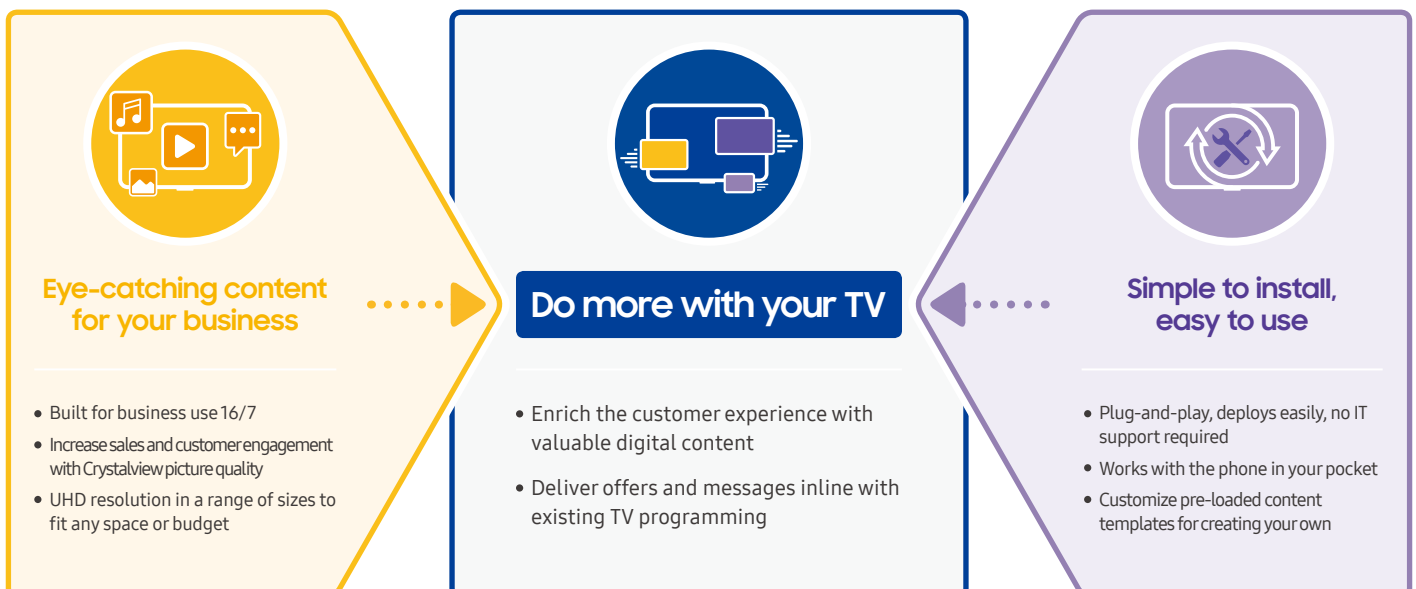

Picture quality

Business grade

Content management solution

Simplified operation

Why Samsung Business TV

Samsung is a recognized global leader in visual display technology, creating industry-leading TV's and commercial visual displays designed to captivate potential customers and provide ultimate value to the business. Business TV from Samsung brings together Samsung's expertise in commercial signage displays with its advanced TV technology to give users the ideal solution for customer communication with impactful visuals. Engineered to operate 16 hours a day, 7 days a week the display also features an extended warranty guaranteeing that users are always getting the most from their TV. Additionally, the Business TV app eliminates additional cost of an additional content management solution. Easy setup and streamlined operation with no additional equipment required — just a helpful integration with users' personal devices — make Business TV ideal for any small business.

Solution for a wide range of business needs

Samsung's Business TV provides flexible functionality suited for a wide range of retail stores and businesses looking to do more with their TV, while not overburdening staff with complicated features. From menu boards to providing advertising and promotion alongside TV programs, Business TV from Samsung is the perfect solution for businesses looking for a straightforward and effective way to communicate with their customers.

Design content with the click of a button

Small businesses can save time and money with Business TV's more than 100 pre-loaded content templates including vertical orientation, L-Bar layouts, motion-embedded, seasonal sale and other pre-designed promotions and advertisements for do-it-yourself content management.

Easy content management

An incredibly simple interface allows you to edit, review, finalize and deploy content — even across multiple displays — with just a few quick taps.

Focus on your business, not your TV