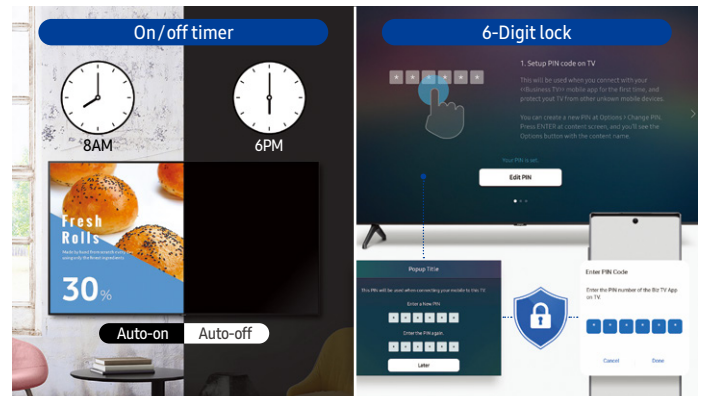

* Image simulated for illustration purposes

Simple setup in minutes

Set up could not be easier. Samsung's Business TV comes preloaded with a step-by-step tutorial that automatically begins when users first turn the TV on. After downloading the business TV app, users' devices are automatically connected to the TV and available for immediate use.

Design content with the click of a button

Small businesses can save time and money with Business TV's more than 100 pre-loaded content templates including vertical orientation, L-Bar layouts, motion-embedded, seasonal sale and other pre-designed promotions and advertisements for do-it-yourself content management.

Easy content management

An incredibly simple interface allows you to edit, review, finalize and deploy content — even across multiple displays — with just a few quick taps.

Focus on your business, not your TV