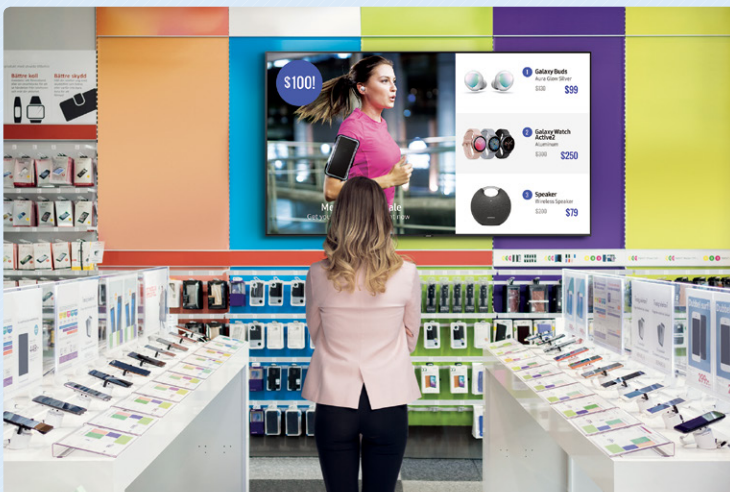

Solution for a wide range of business needs

Samsung's Business TV provides flexible functionality suited for a wide range of retail stores and businesses looking to do more with their TV, while not overburdening staff with complicated features. From menu boards to providing advertising and promotion alongside TV programs, Business TV from Samsung is the perfect solution for businesses looking for a straightforward and effective way to communicate with their customers.

Coffee and beverage

Drugstore

Beauty shop

Footwear store

Telco retailer

Medical service

Do more with your TV

Business TV from Samsung is the ideal display solution for small businesses, allowing users to communicate with customers without the need for physical paper materials. Simple, ready-to-use content templates allow users to showcase personalized content alongside TV programming.