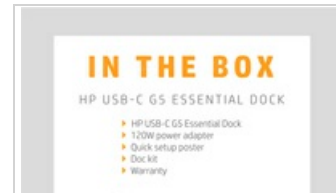

## Bilder – Anmerkungen (4)

**HP USB-C G5 Essential Dock Black Annotated Image - Dimensions**

[8333 x 8333 \(jpg\)](#)

**HP USB-C G5 Essential Dock Black Annotated Image - Features**

[8333 x 8333 \(jpg\)](#)